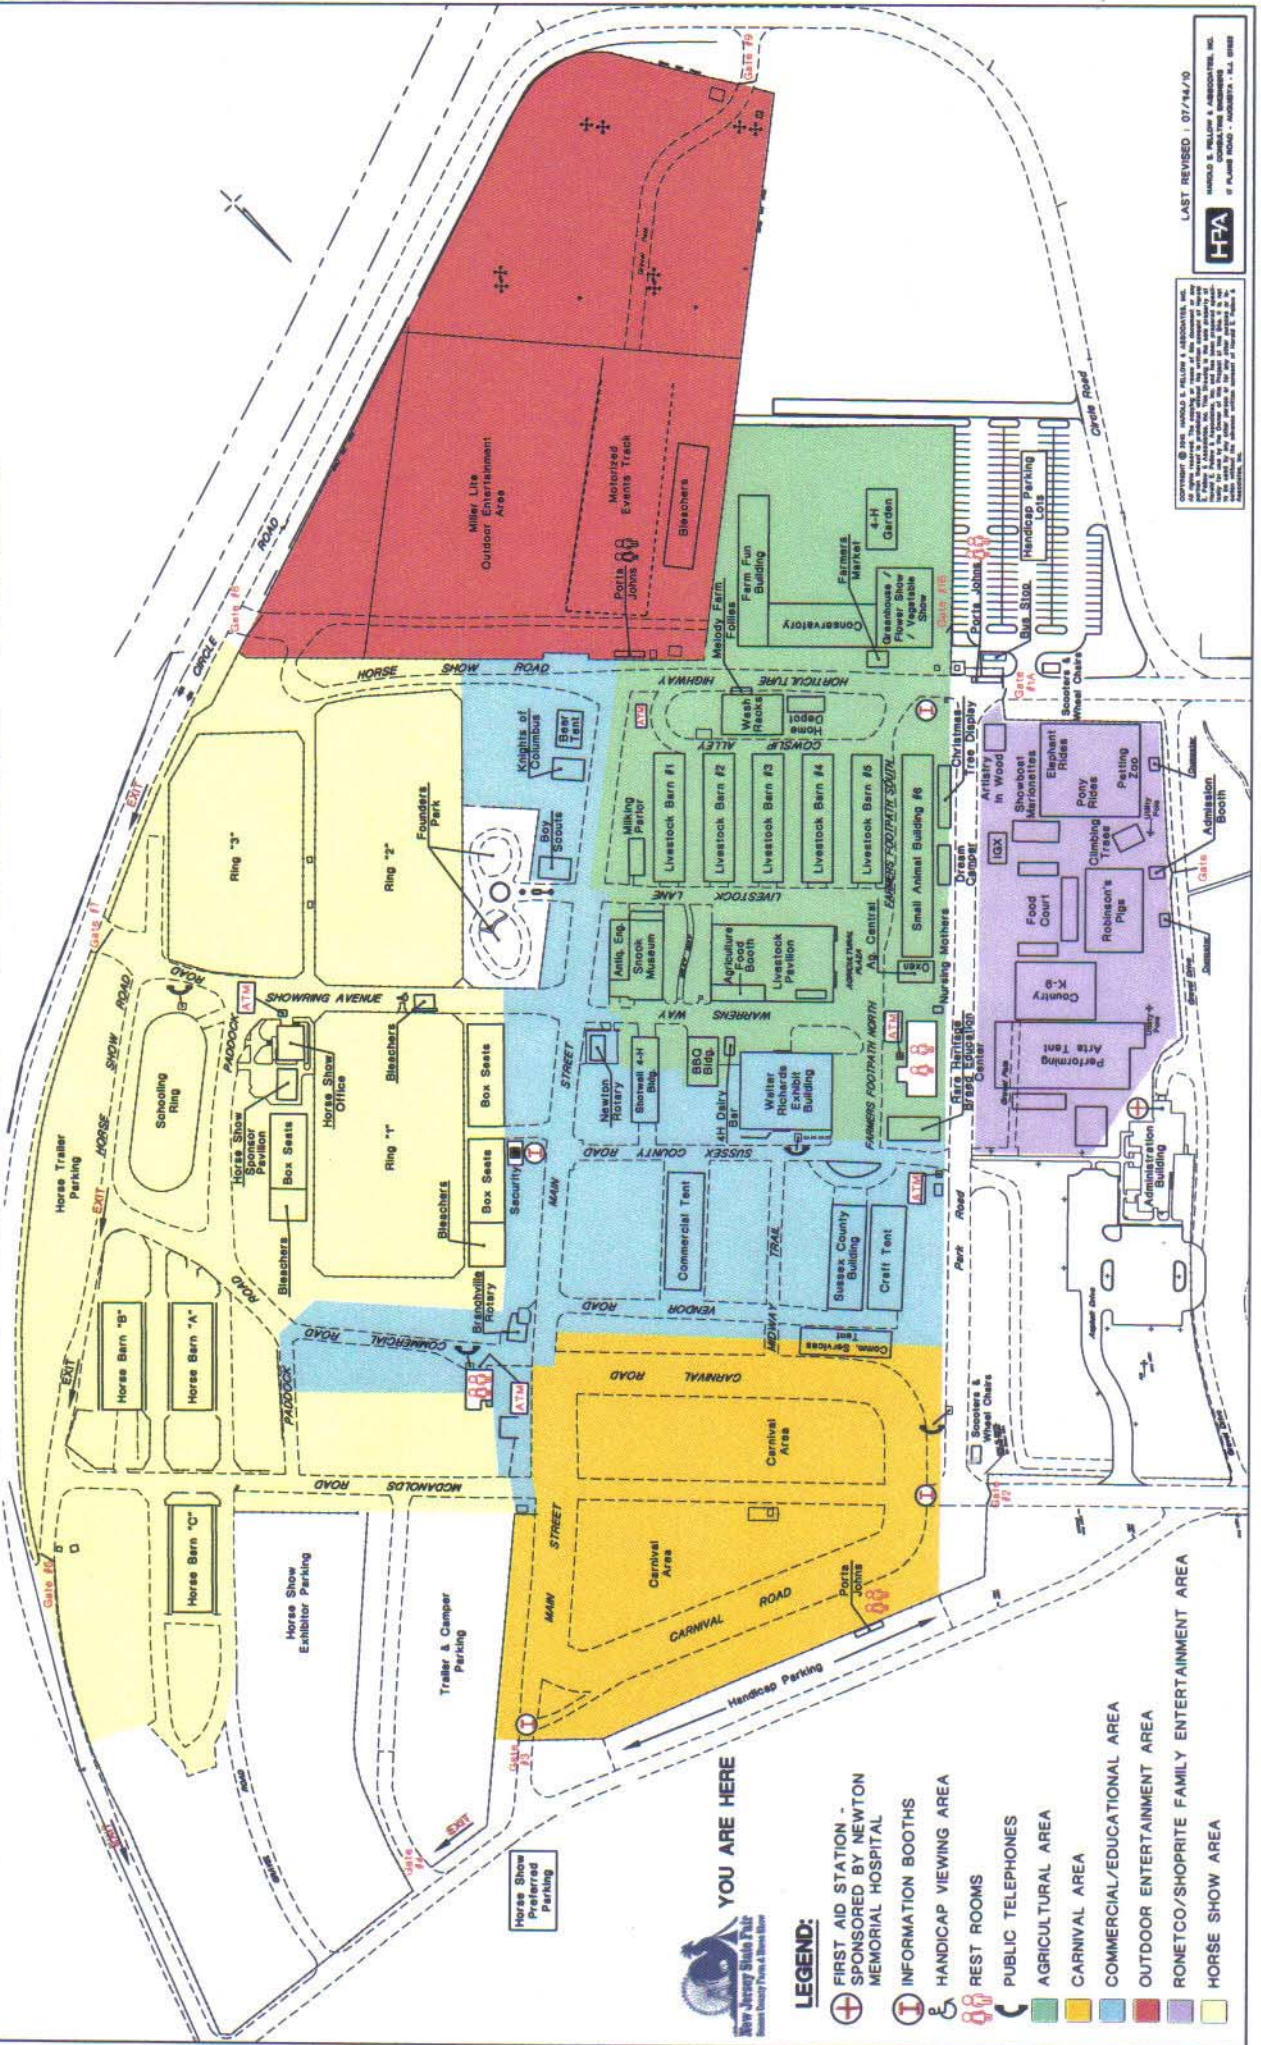

NEW JERSEY STATE FAIR

LAST REVISED: 07/14/70
HFA
 HAROLD S. WELTON & ASSOCIATES, INC.
 100 PLAIN ROAD - ROCKY HILL, N.J. 07866

YOU ARE HERE

- LEGEND:**
- FIRST AID STATION - SPONSORED BY NEWTON MEMORIAL HOSPITAL
 - INFORMATION BOOTHS
 - HANDICAP VIEWING AREA
 - REST ROOMS
 - PUBLIC TELEPHONES
 - AGRICULTURAL AREA
 - CARNIVAL AREA
 - COMMERCIAL/EDUCATIONAL AREA
 - OUTDOOR ENTERTAINMENT AREA
 - RONEYCO/SHOPRITE FAMILY ENTERTAINMENT AREA
 - HORSE SHOW AREA